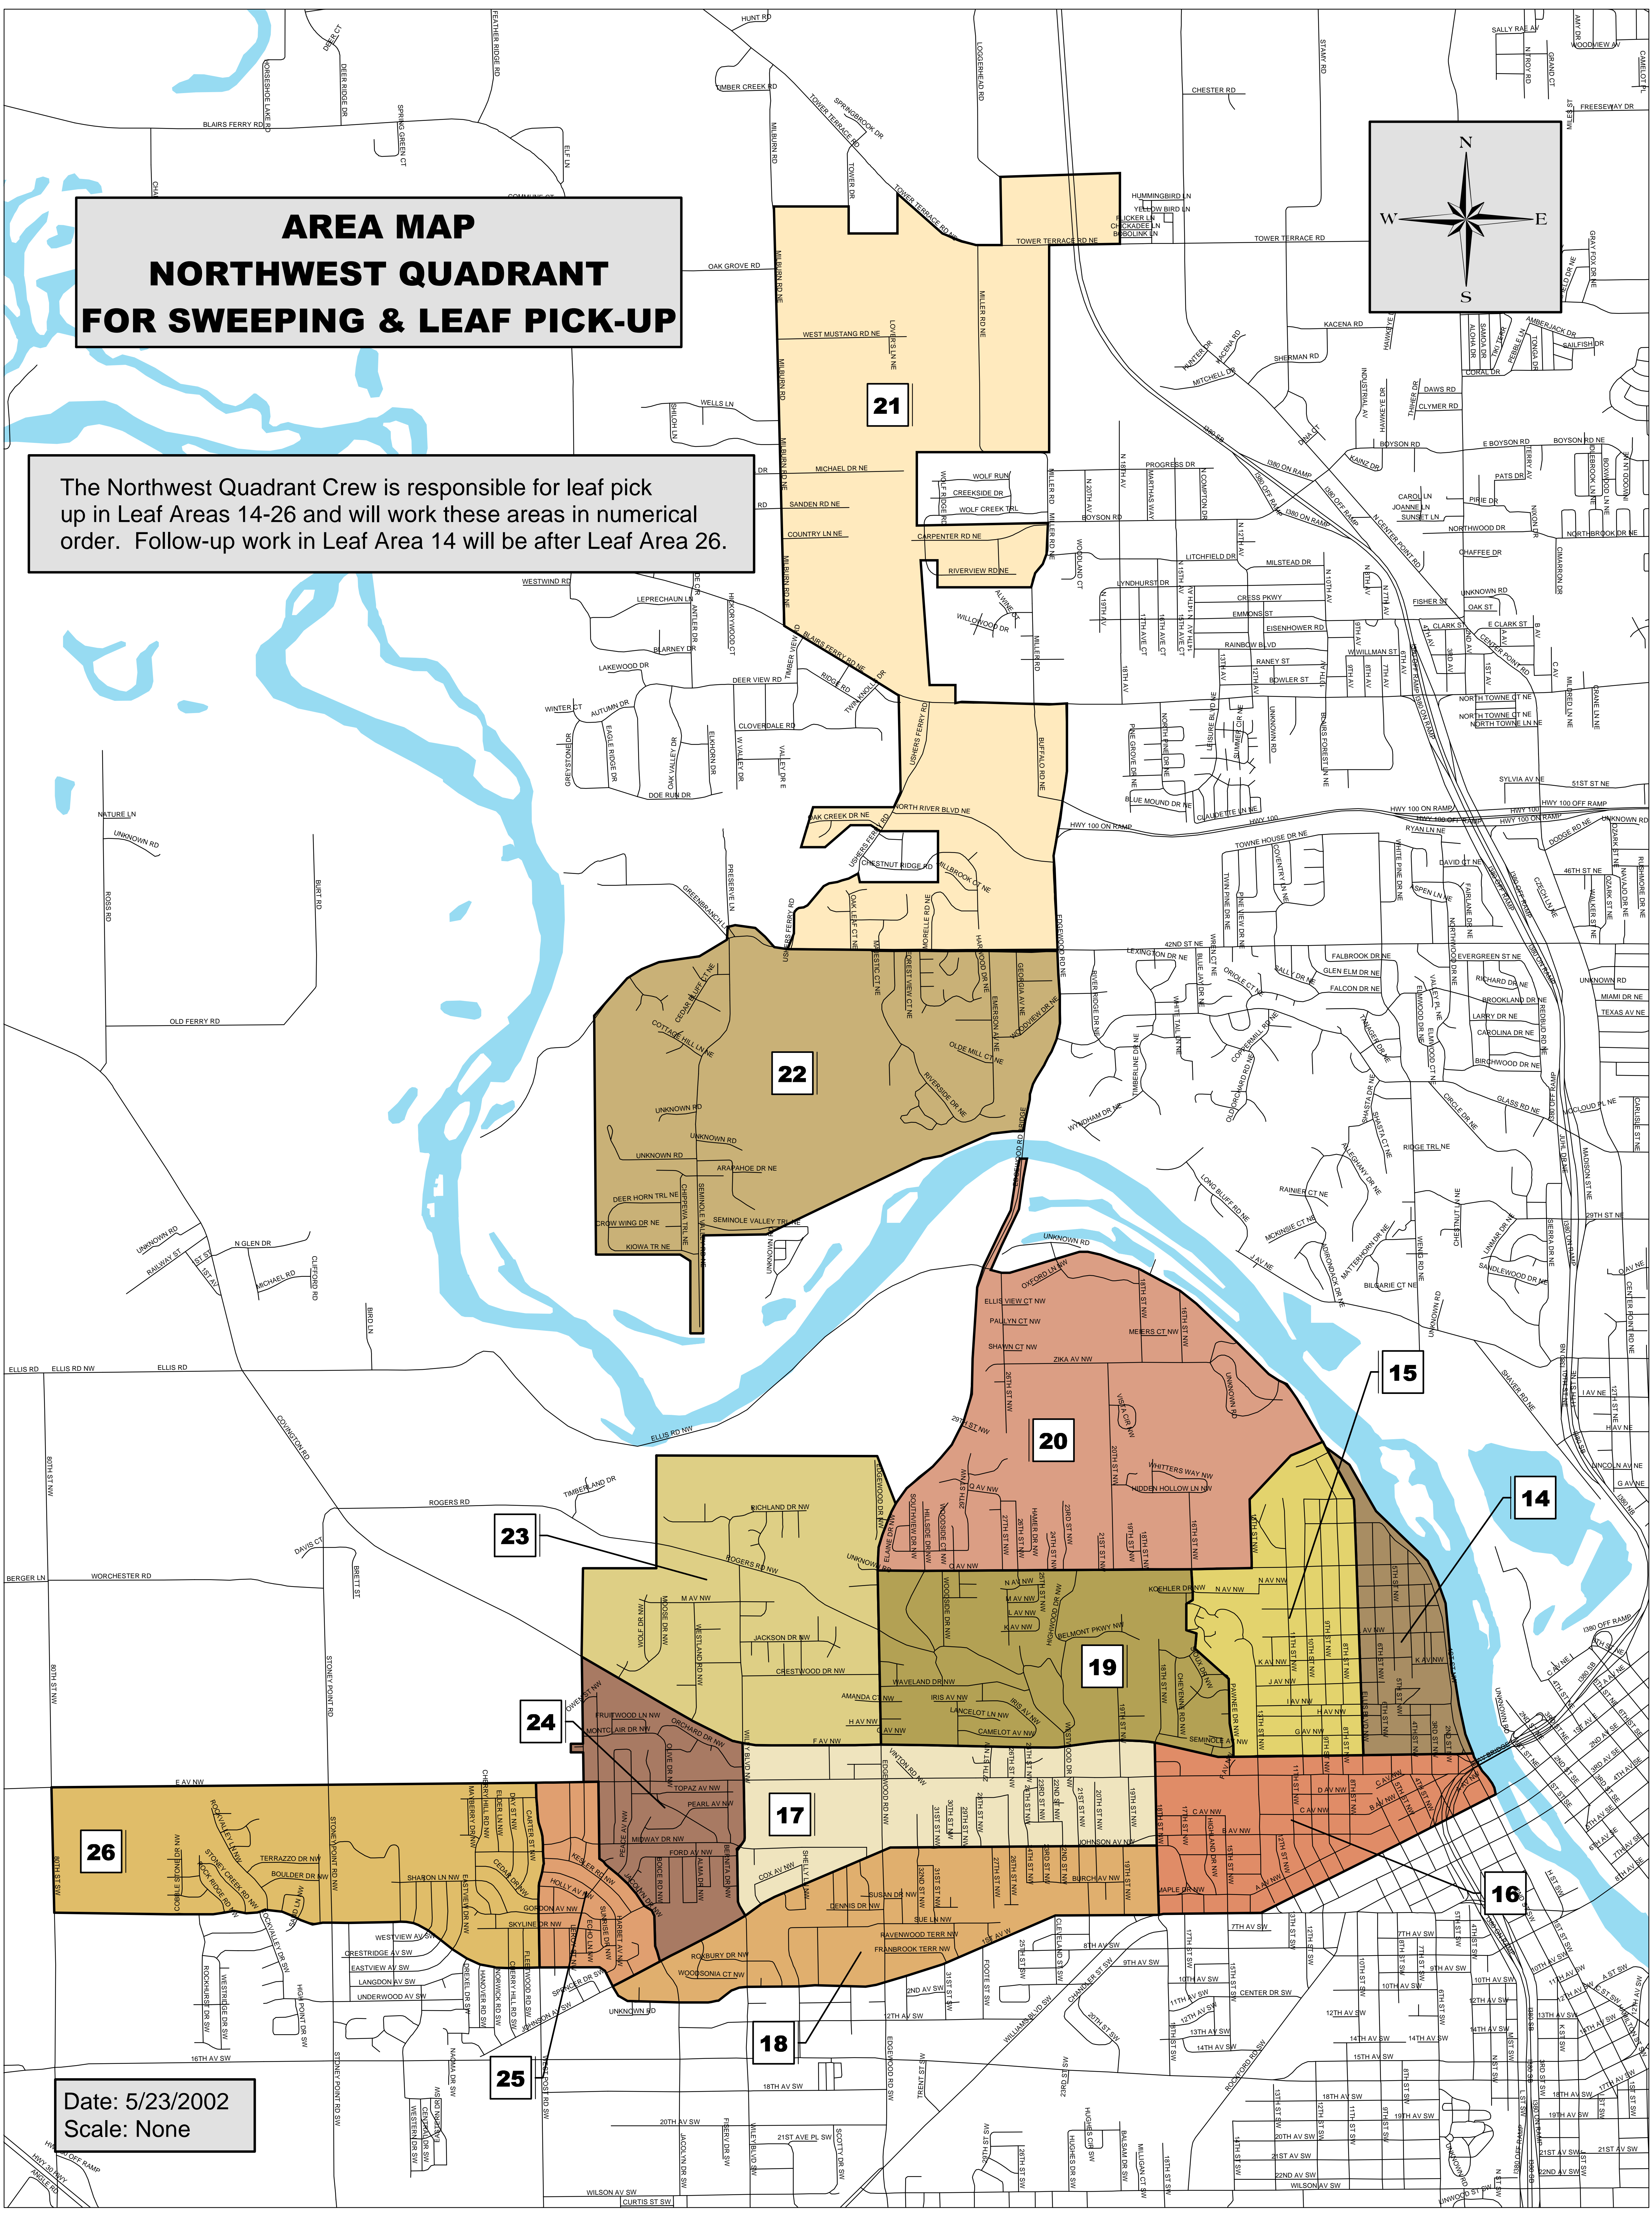

AREA MAP NORTHWEST QUADRANT FOR SWEEPING & LEAF PICK-UP

The Northwest Quadrant Crew is responsible for leaf pick up in Leaf Areas 14-26 and will work these areas in numerical order. Follow-up work in Leaf Area 14 will be after Leaf Area 26.

Date: 5/23/2002
Scale: None