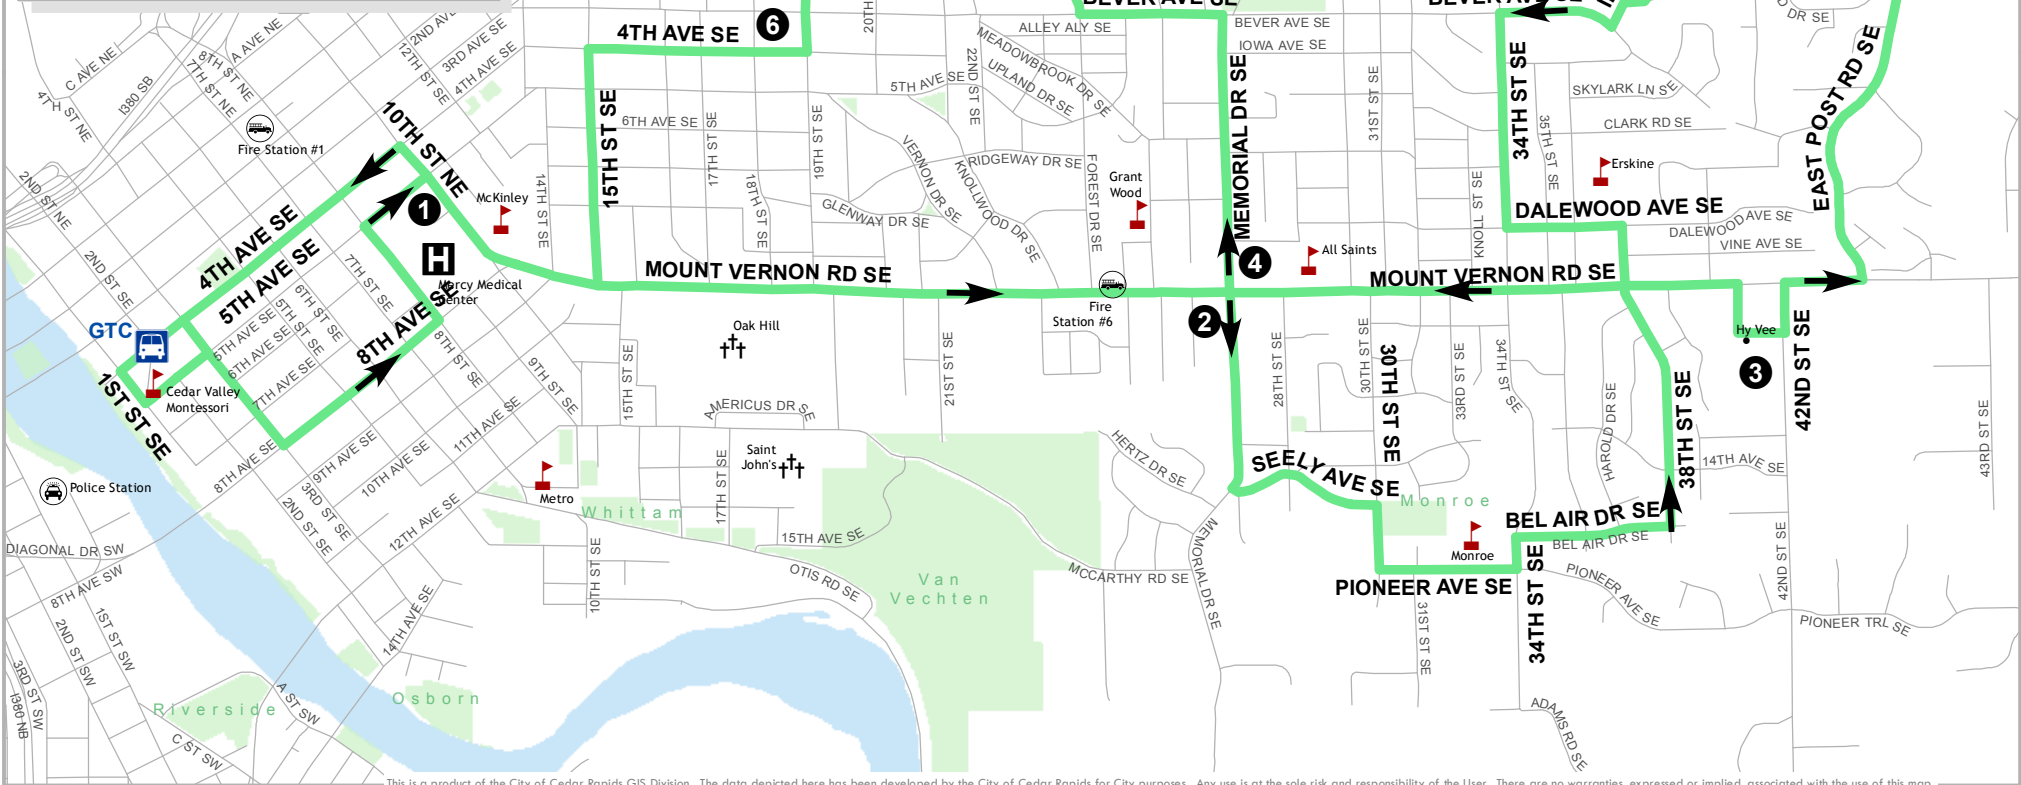

CR Transit Route 2