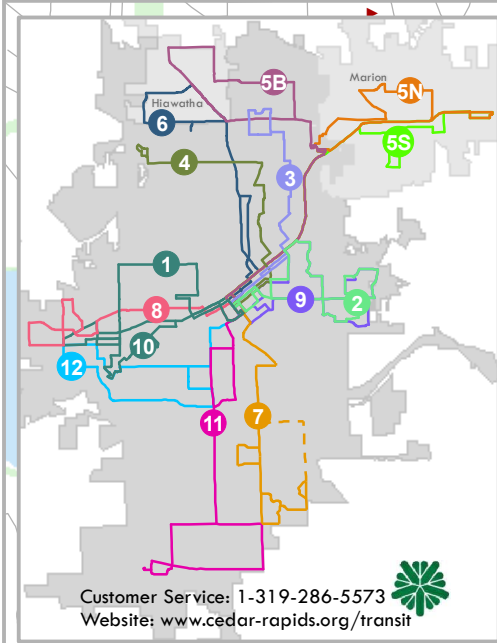

CR Transit Route 2